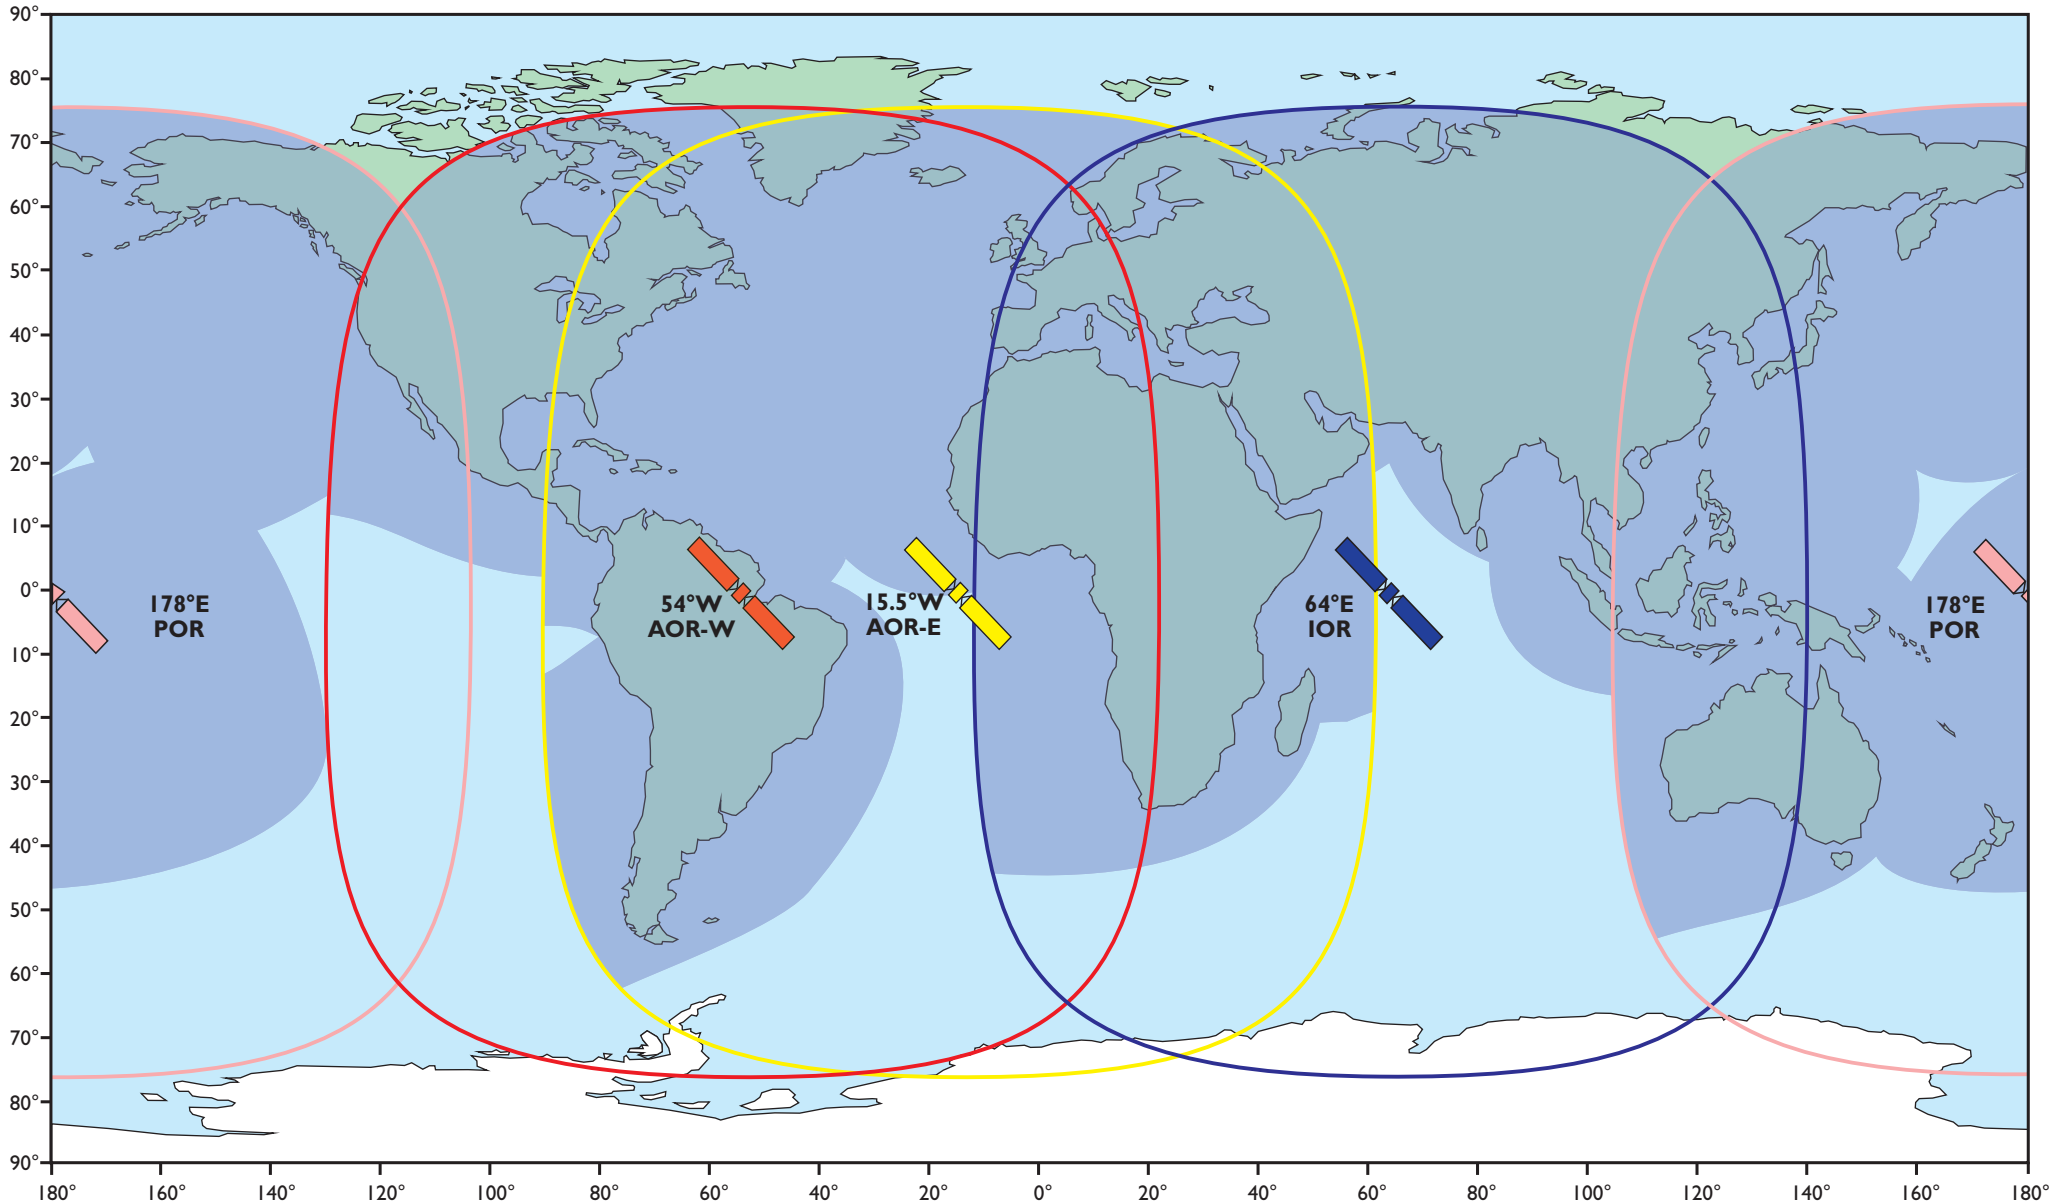

# Fleet Service Coverage Map

**Fleet Global beam Coverage\***  
 Fleet F77 ISDN, MPDS & 4.8 kbit/s voice service areas  
 Fleet F33 & Fleet F55 voice service areas

- Pacific Ocean Region
- Atlantic Ocean Region-West
- Atlantic Ocean Region-East
- Indian Ocean Region

### Atlantic Ocean Region-West

### Indian Ocean Region

### Atlantic Ocean Region-East